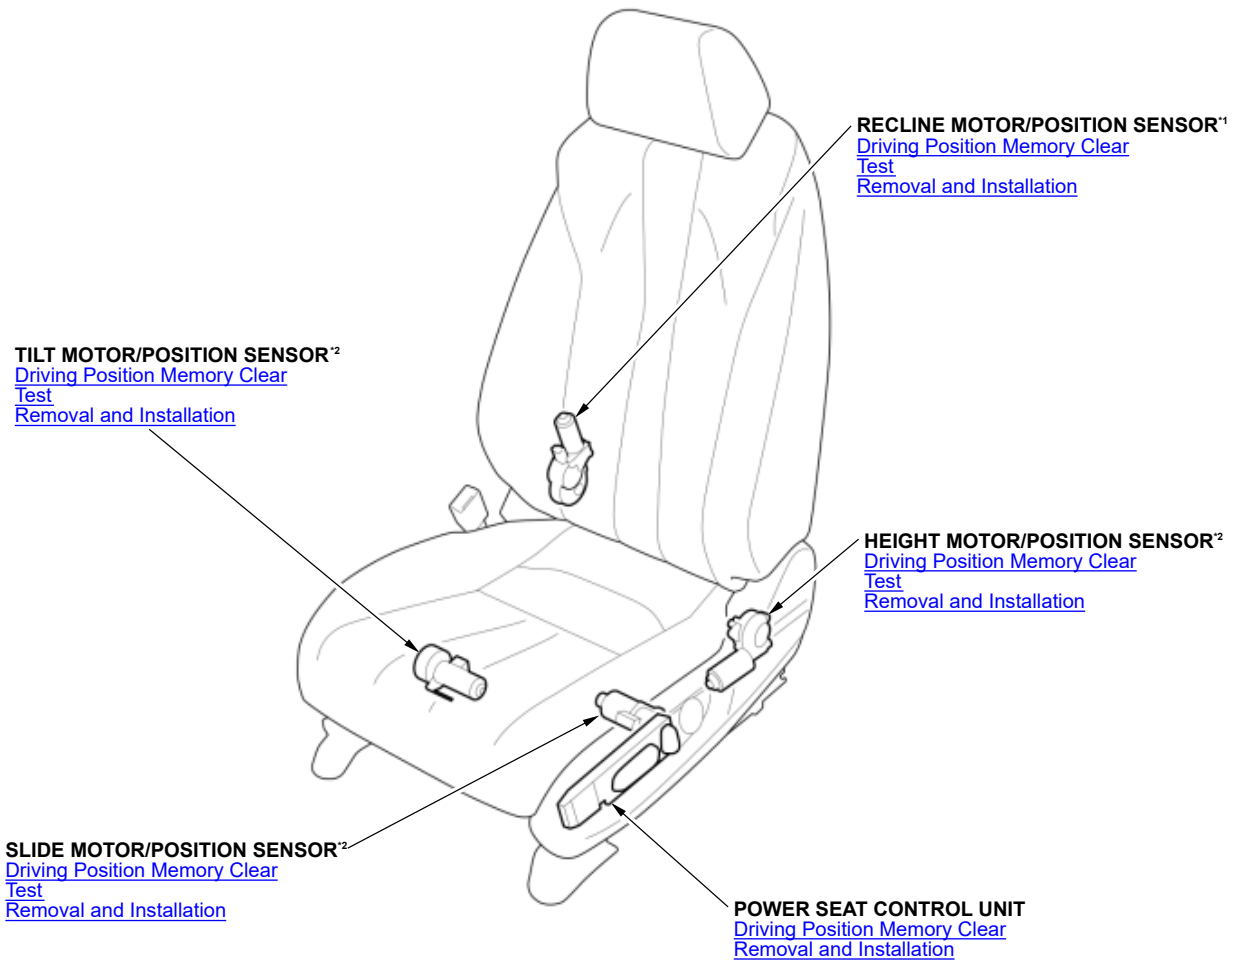

With Remote Engine Start

Without Remote Engine Start

[REMOTE
Registration
Test
Removal and Installation](#)

(For driving position memory 1)

(For driving position memory 2)

*1: The motor/position sensor is part of the seat-back frame and cannot be replaced as a separate component.
*2: The motor/position sensor is part of the seat cushion frame and cannot be replaced as a separate component.