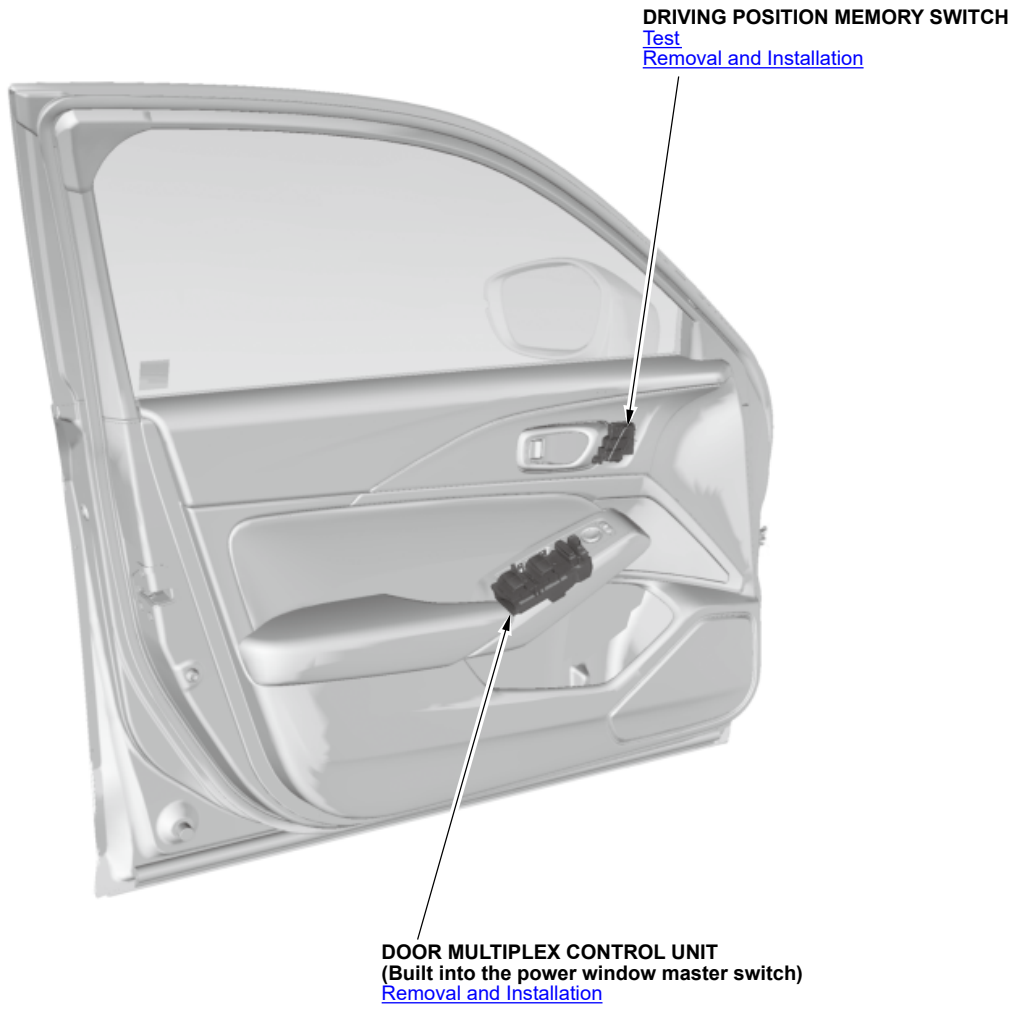

With Remote Engine Start

Without Remote Engine Start

[REMOTE
Registration
Test
Removal and Installation](#)

(For driving position memory 1)

(For driving position memory 2)

*1: The motor/position sensor is part of the seat-back frame and cannot be replaced as a separate component.
*2: The motor/position sensor is part of the seat cushion frame and cannot be replaced as a separate component.